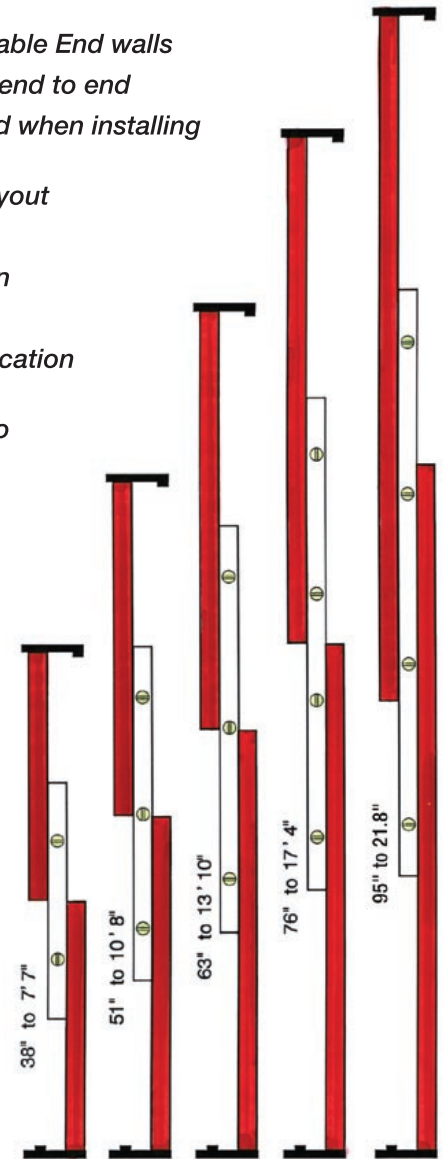

Product No.	Plx-30	Plx-4.0	Plx-5.0	Plx-6.0	Plx-8.0
Weight* W/Cartron		8.2	10.5	12.6	15
20	W/O Carton		7.1	9.1	10.8
13		17.3			

* In Lbs.

Specifications subject to alteration in the interest of technical advancement.

Catalogue Sheet No. 0202