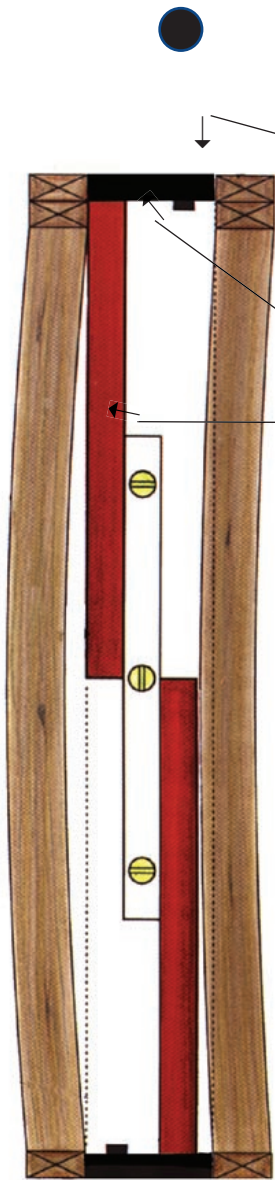

PLUMB*IT*

EXTENDABLE LEVELS

The Plumb-it Extendable Level...

- Point to point
- Quick Extension
- Solid Locking

Precision Cast Vials

Built In One Inch Offsets:

Allows point to point or top to bottom plate readings instantly with out add-ons. Crowned or bowed structural members can be set end to end, then straightened if necessary.

Durable Construction:

Hefty polyurethane ends absorb shock.

Built In Straight Edge:

Flush side, opposite the offset side, is a straight edge that can be used as a gauge to shim bowed structural members.

Interlocking triple anodized I-Beam design prevents damage from bending.

Extendable

Infinite settings in range. Extends almost 3 times compressed length and anywhere in between. Remains rigid when extended due to patented grip release mechanism.

Vials are Precision Milled Solid Cast Acrylic:

Uses of the Plumb-it Level:

- **Plumb and Line** especially on Balloon, Clip, Rake and Gable End walls
- **Concrete Formwork** setting crowned form boards level end to end
- **Cabinets** when doing initial measurements for layout and when installing kicks, cabinets and countertops
- **Finish Carpentry** on door jambs, closet shelving cleat layout
- **Siding** layout between columns
- **Aluminum** widow and Curtain Wall layout and installation
- **Mirror** walls & wallpaper layout
- **Tenant Improvement** layout for stud height and stud location around existing ductwork and other protrusions
- **General Layout** Tool as diagonal in 3,4,5 dimensions & to determine existing wall plumbness when remodeling
- **Tilt-up** concrete panel locator
- **Basement** layout line transfer